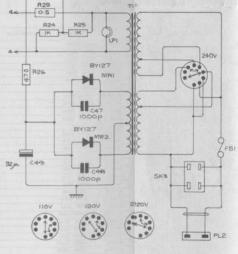

REF	VAL	TOL	MINIEM	REFERENCE	VAL	REF	VAL	TOL	MINIEM	REFERENCE	VAL	REF	VAL	TOL	MINIEM	REFERENCE	VAL		
R1	50k	±1%	ALUMINUM	50kΩ	R10	100k	±1%	ALUMINUM	100kΩ	R19	10k	±1%	ALUMINUM	10kΩ	R28	10k	±1%	ALUMINUM	10kΩ
R2	10k	±1%	ALUMINUM	10kΩ	R11	100k	±1%	ALUMINUM	100kΩ	R20	10k	±1%	ALUMINUM	10kΩ	R29	10k	±1%	ALUMINUM	10kΩ
R3	10k	±1%	ALUMINUM	10kΩ	R12	100k	±1%	ALUMINUM	100kΩ	R21	10k	±1%	ALUMINUM	10kΩ	R30	10k	±1%	ALUMINUM	10kΩ
R4	10k	±1%	ALUMINUM	10kΩ	R13	100k	±1%	ALUMINUM	100kΩ	R22	10k	±1%	ALUMINUM	10kΩ	R31	10k	±1%	ALUMINUM	10kΩ
R5	10k	±1%	ALUMINUM	10kΩ	R14	100k	±1%	ALUMINUM	100kΩ	R23	10k	±1%	ALUMINUM	10kΩ	R32	10k	±1%	ALUMINUM	10kΩ
R6	10k	±1%	ALUMINUM	10kΩ	R15	100k	±1%	ALUMINUM	100kΩ	R24	10k	±1%	ALUMINUM	10kΩ	R33	10k	±1%	ALUMINUM	10kΩ
R7	10k	±1%	ALUMINUM	10kΩ	R16	100k	±1%	ALUMINUM	100kΩ	R25	10k	±1%	ALUMINUM	10kΩ	R34	10k	±1%	ALUMINUM	10kΩ
R8	10k	±1%	ALUMINUM	10kΩ	R17	100k	±1%	ALUMINUM	100kΩ	R26	10k	±1%	ALUMINUM	10kΩ	R35	10k	±1%	ALUMINUM	10kΩ
R9	10k	±1%	ALUMINUM	10kΩ	R18	100k	±1%	ALUMINUM	100kΩ	R27	10k	±1%	ALUMINUM	10kΩ	R36	10k	±1%	ALUMINUM	10kΩ
C1	100p	±5%	STYRENE	100pF	C10	100p	±5%	STYRENE	100pF	C19	100p	±5%	STYRENE	100pF	C28	100p	±5%	STYRENE	100pF
C2	100p	±5%	STYRENE	100pF	C11	100p	±5%	STYRENE	100pF	C20	100p	±5%	STYRENE	100pF	C29	100p	±5%	STYRENE	100pF
C3	100p	±5%	STYRENE	100pF	C12	100p	±5%	STYRENE	100pF	C21	100p	±5%	STYRENE	100pF	C30	100p	±5%	STYRENE	100pF
C4	100p	±5%	STYRENE	100pF	C13	100p	±5%	STYRENE	100pF	C22	100p	±5%	STYRENE	100pF	C31	100p	±5%	STYRENE	100pF
C5	100p	±5%	STYRENE	100pF	C14	100p	±5%	STYRENE	100pF	C23	100p	±5%	STYRENE	100pF	C32	100p	±5%	STYRENE	100pF
C6	100p	±5%	STYRENE	100pF	C15	100p	±5%	STYRENE	100pF	C24	100p	±5%	STYRENE	100pF	C33	100p	±5%	STYRENE	100pF
C7	100p	±5%	STYRENE	100pF	C16	100p	±5%	STYRENE	100pF	C25	100p	±5%	STYRENE	100pF	C34	100p	±5%	STYRENE	100pF
C8	100p	±5%	STYRENE	100pF	C17	100p	±5%	STYRENE	100pF	C26	100p	±5%	STYRENE	100pF	C35	100p	±5%	STYRENE	100pF
C9	100p	±5%	STYRENE	100pF	C18	100p	±5%	STYRENE	100pF	C27	100p	±5%	STYRENE	100pF	C36	100p	±5%	STYRENE	100pF